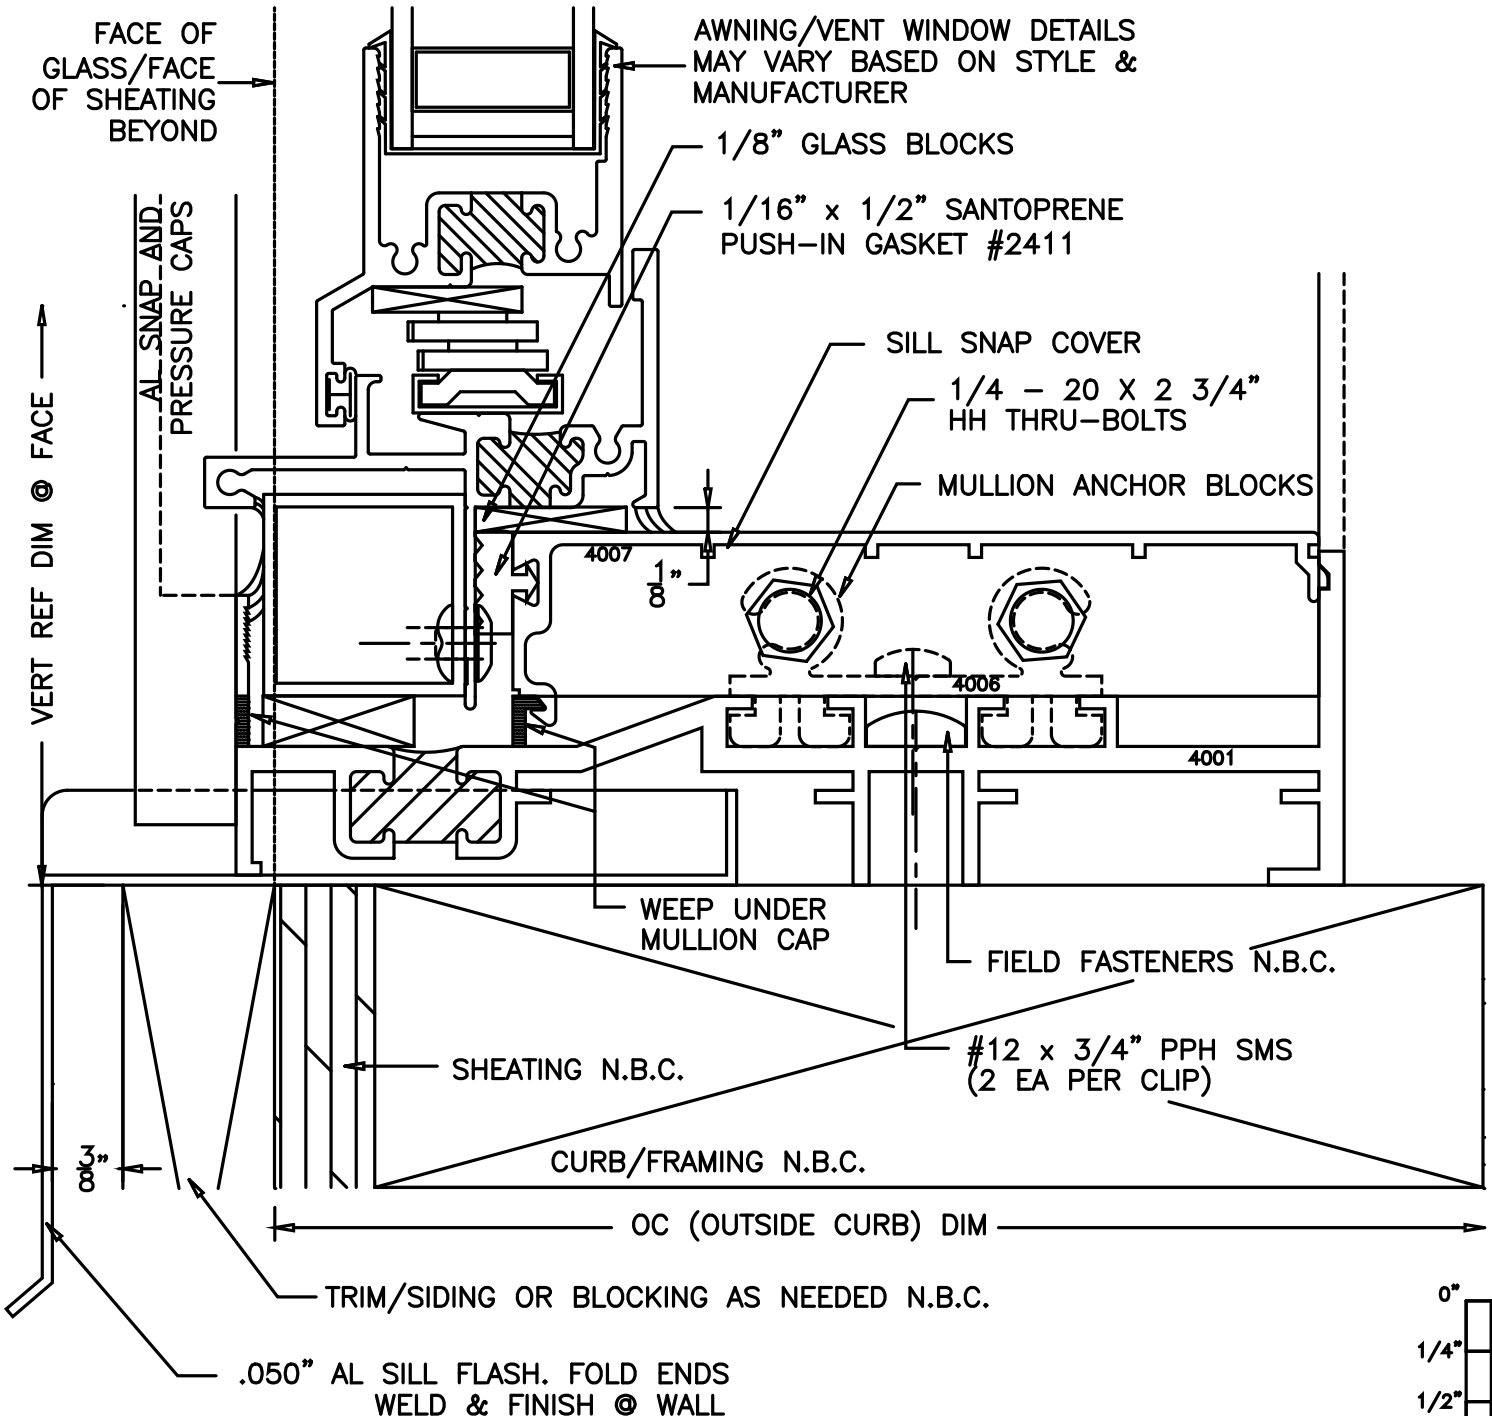

CUSTOM SKYLIGHTS SERIES 4000 SUNROOM

A1

NOTE:
N.B.C. = NOT BY CRYSTALITE
GENERIC GLAZING DETAILS.
ACTUAL DESIGN AND MAKE-UP VARY AS REQUIRED.

CS4000A1.DWG

Crystalite Inc
Your Clear Choice
Skylites • Sunrooms • Railings

STRUCTURAL SUNROOM
AWNING @ SILL