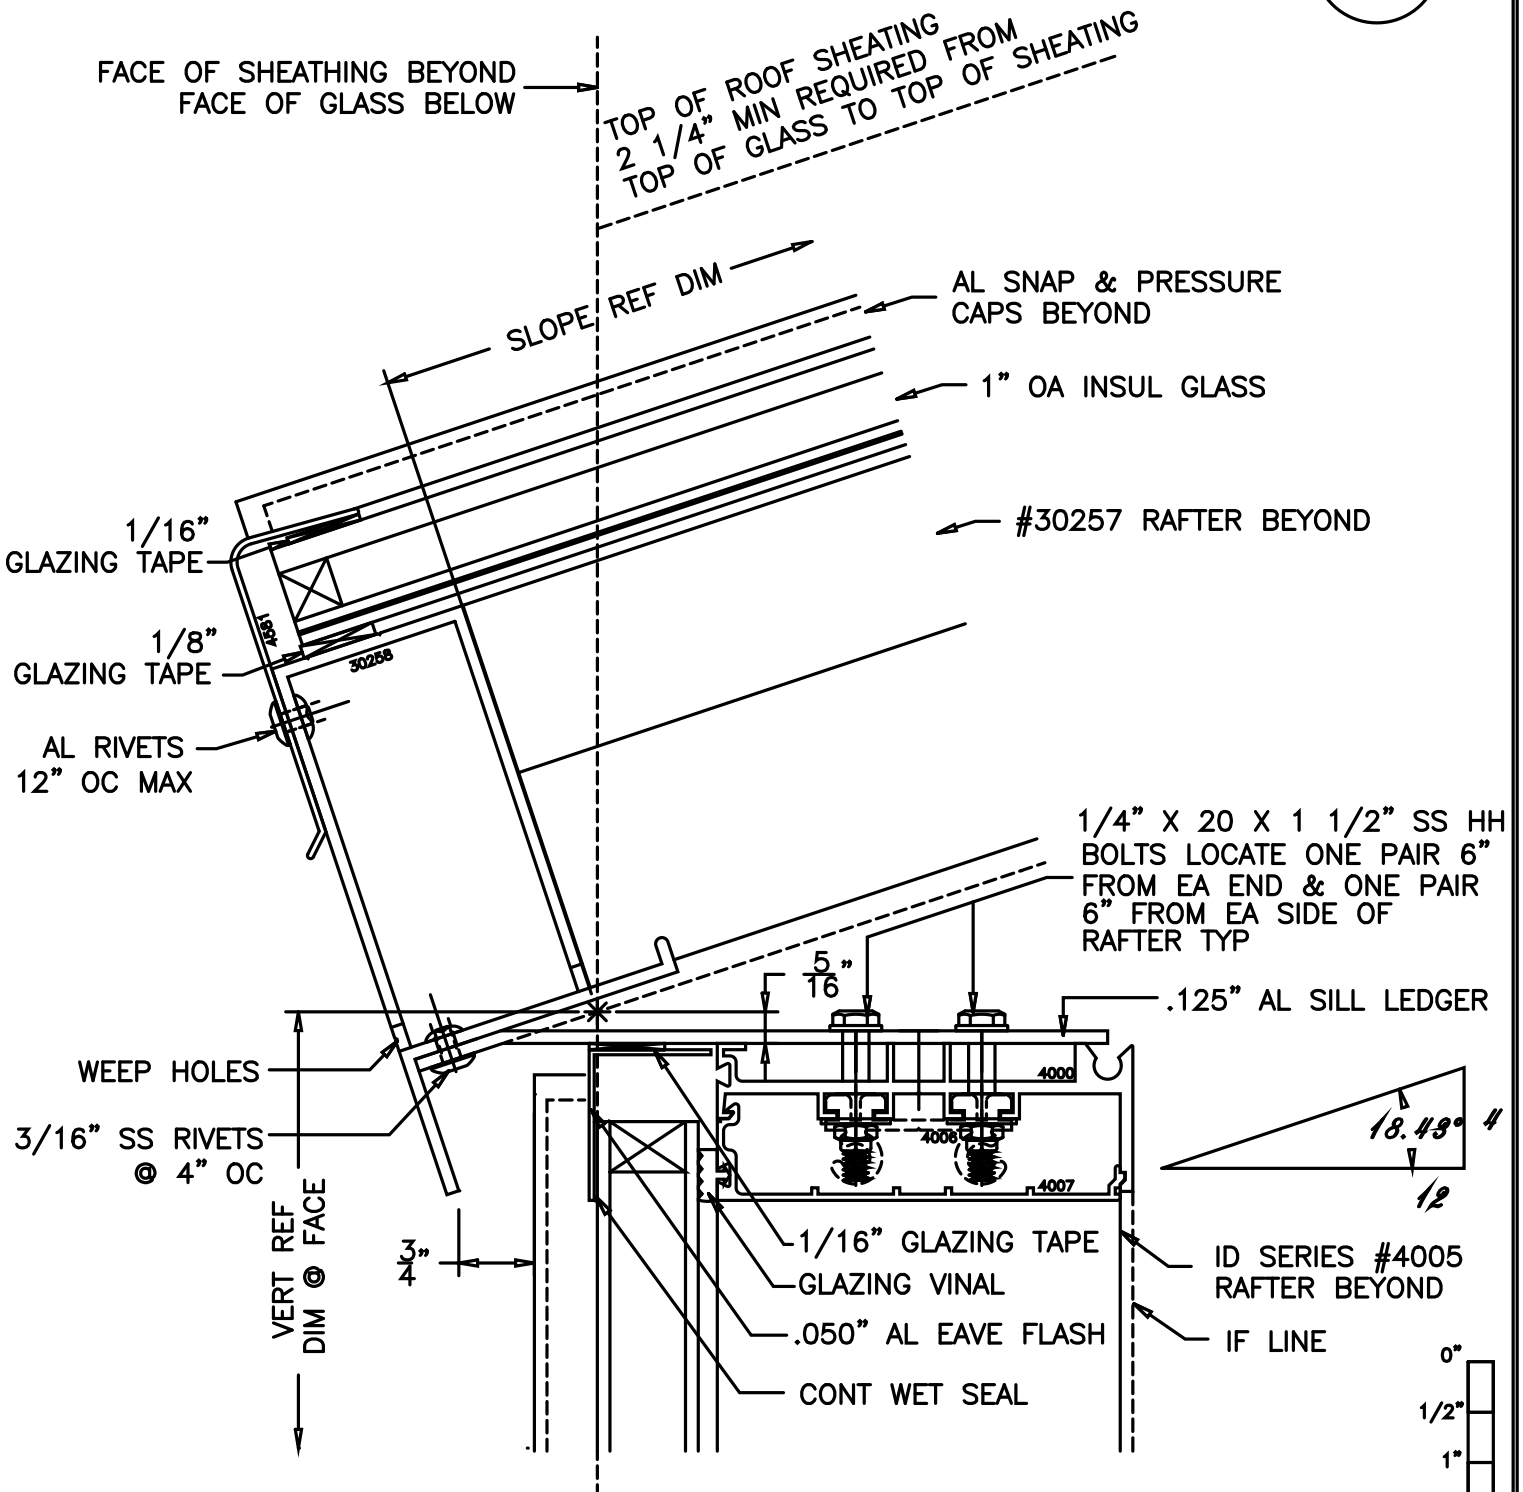

CUSTOM SKYLIGHTS SERIES 4000 SUNROOM

B1

NOTE:
N.B.C. = NOT BY CRYSTALITE
GENERIC GLAZING DETAILS.
ACTUAL DESIGN AND MAKE-UP VARY AS REQUIRED.

1/2 SCALE

CS4000B1.DWG

Crystalite Inc
Your Clear Choice
Skylites • Sunrooms • Railings

STRUCTURAL SUNROOM
#30258 EAVE