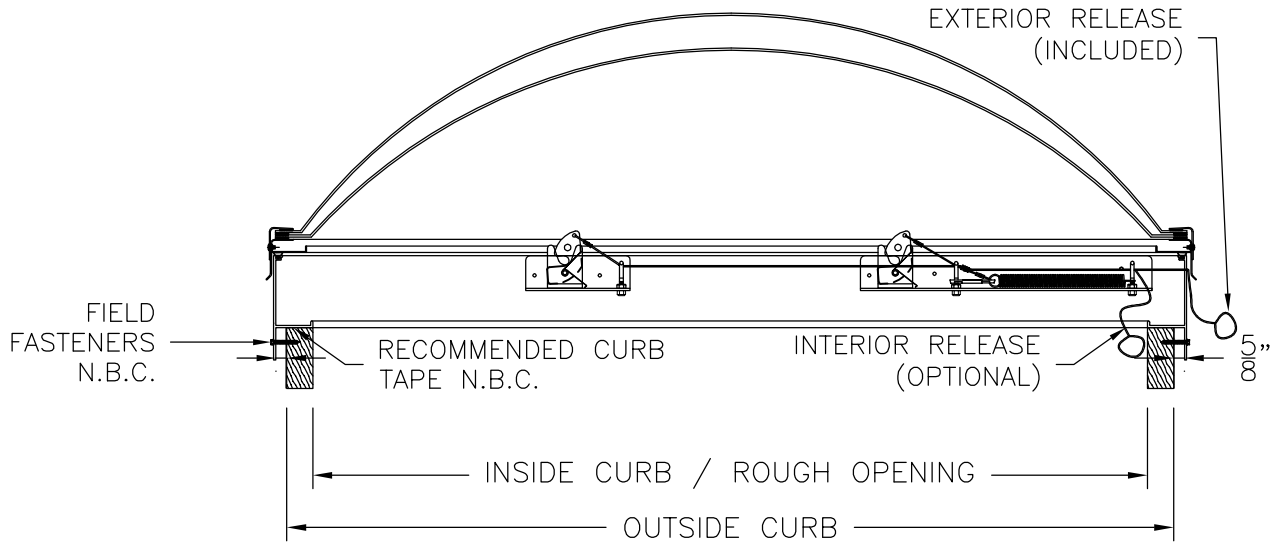

JAMB CROSS SECTION

HEAD/SILL CROSS SECTION

GENERIC GLAZING DETAILS.
ACTUAL DESIGN AND MAKE-UP VARY AS REQUIRED.

Series 1100 Smoke Vent