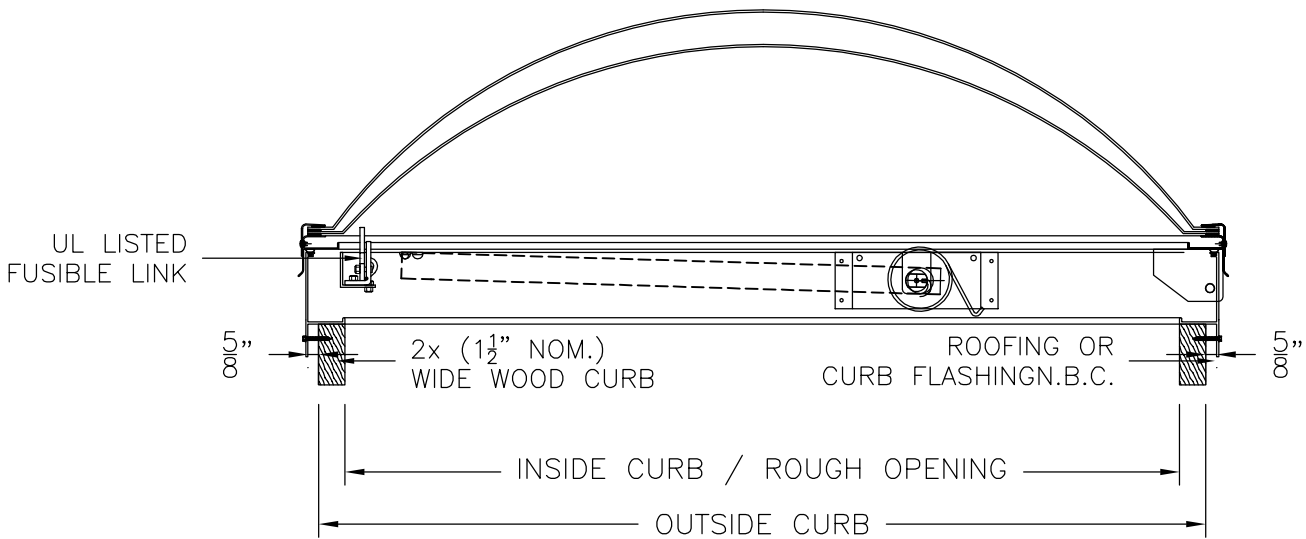

JAMB CROSS SECTION

HEAD/SILL CROSS SECTION

GENERIC GLAZING DETAILS.
ACTUAL DESIGN AND MAKE-UP VARY AS REQUIRED.

Series 1100 Smoke Vent